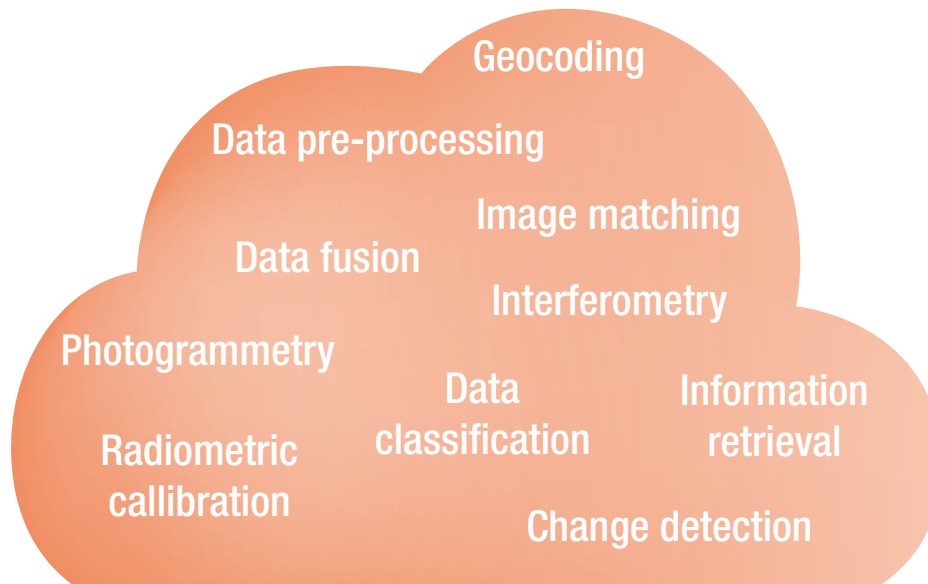

Remote Sensing of Natural Resources and Infrastructure

Workflow Solutions

Satellite

SAR
Thermal
Optical
Altimeter

Aircraft

LIDAR
Thermal
Optical

UAV

Various
Sensors

DATA
SOURCE

TYPES
OF
DATA

SOFTWARE
RSG
&
IMPACT

STANDARD
DATA
FORMATS

What can we do for you?

- We **classify data** and **generate models** for the monitoring of forests and environment, for risk assessment and infrastructure.
- We utilize **different data sources** (satellite, aircraft, UAV).
- We **acquire the data** by flying ourselves with our proprietary sensor platform, we can **use your data**, or we can **purchase data** for you from third party sources.

Why JOANNEUM RESEARCH?

- Airborne Data Acquisition and Mapping with JOANNEUM RESEARCH **Multisensor Plattform ADAM**: Our platform guarantees synchronised sensor data from a range of sensors, according to your requirements.
- Data pre-processing and classification with our own **image-processing software RSG**: We can adapt the process chains to your specific requirements.
- Our process chains are always at the **highest possible methodological level** due to our research activities.

- City models
- Corridor mapping (rail, road)
- Powerlines
- Pipelines

- Photogrammetry
- Laser scanning
- SAR interferometry
- Thematic processing lines

JOANNEUM RESEARCH

is a professional innovation and technology provider with a long track record in cutting-edge research at an international level.