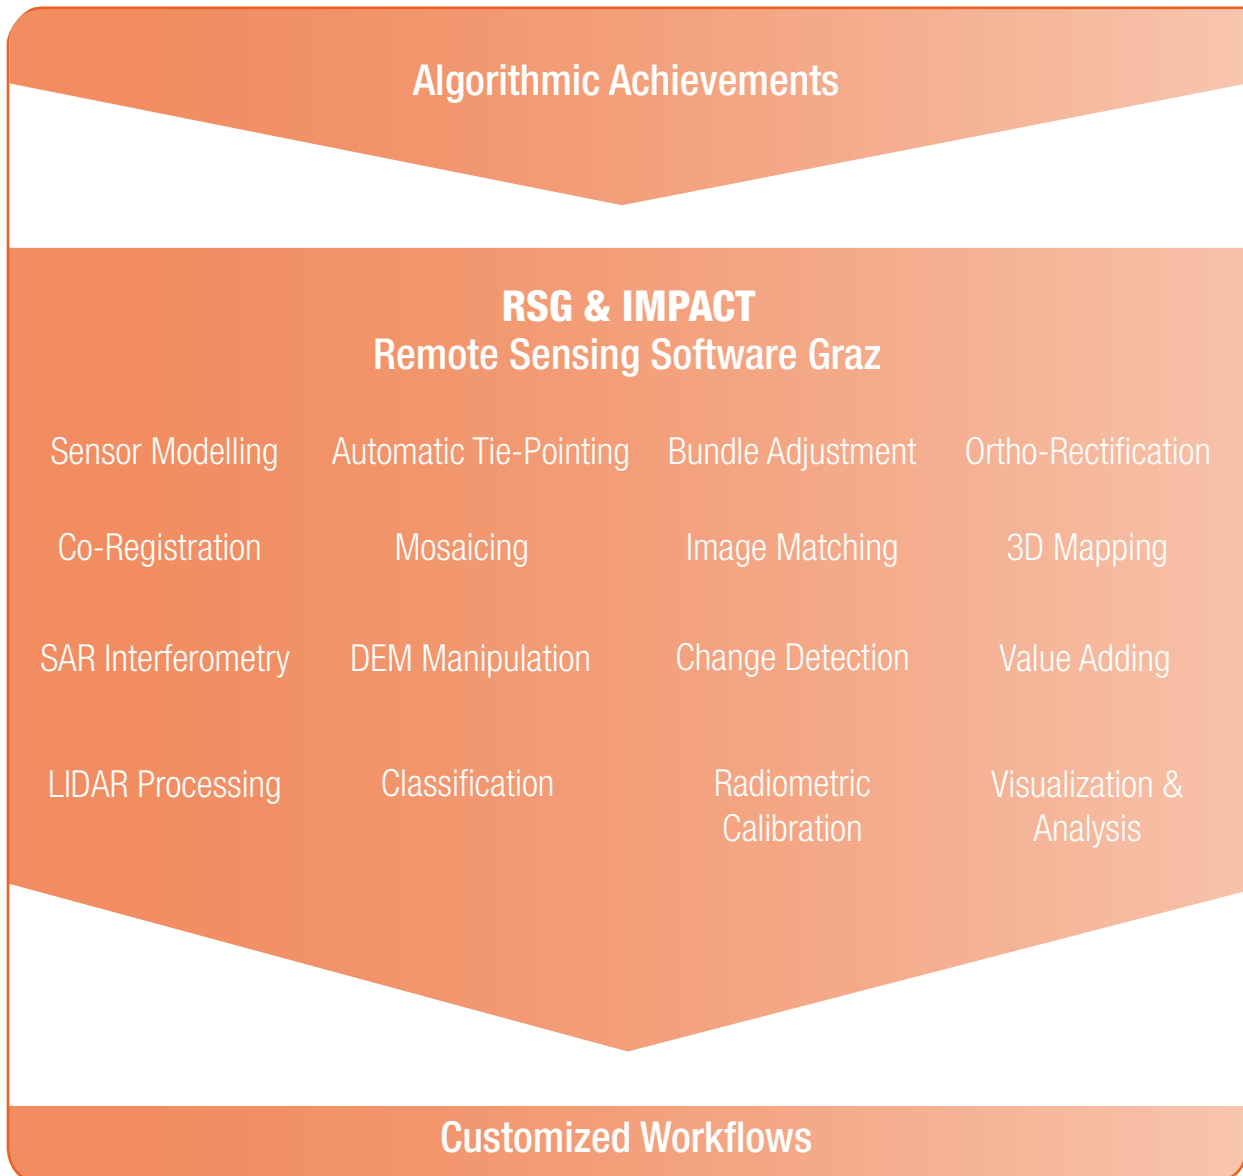

Remote Sensing Software Graz

All-in-one-Solution for all Data Types and Sources

How it works

- Platform independent, running on Windows and Linux
- Modular design & high flexibility
- Interactive menu-driven & batch operating
- Automatic execution via command lines & scripts
- Simple creation of processing lines
- Execution of custom-tailored workflows
- Docker-ready for cloud applications

Application-Specific Toolboxes

- Near-real-time direct ortho rectification
- Aerotriangulation
- True ortho-photo generation and image mosaicking (RGB, NIR, thermal)
- DSM / DTM / nDSM production

- Georeferenced multi-sensor image stacks
- 3D mapping (photogrammetry and radargrammetry)
- Large area small scale DSM / DTM / nDSM generation
- Multi-sensor image matching (optical and SAR)

- Surface mapping
- Landslide monitoring
- Ice/glacier movement
- Persistent scattering methods

- Derivation of forest parameters
- Forest stability
- Forest inventory support
- Carbon assessment in tropical countries for REDD initiatives