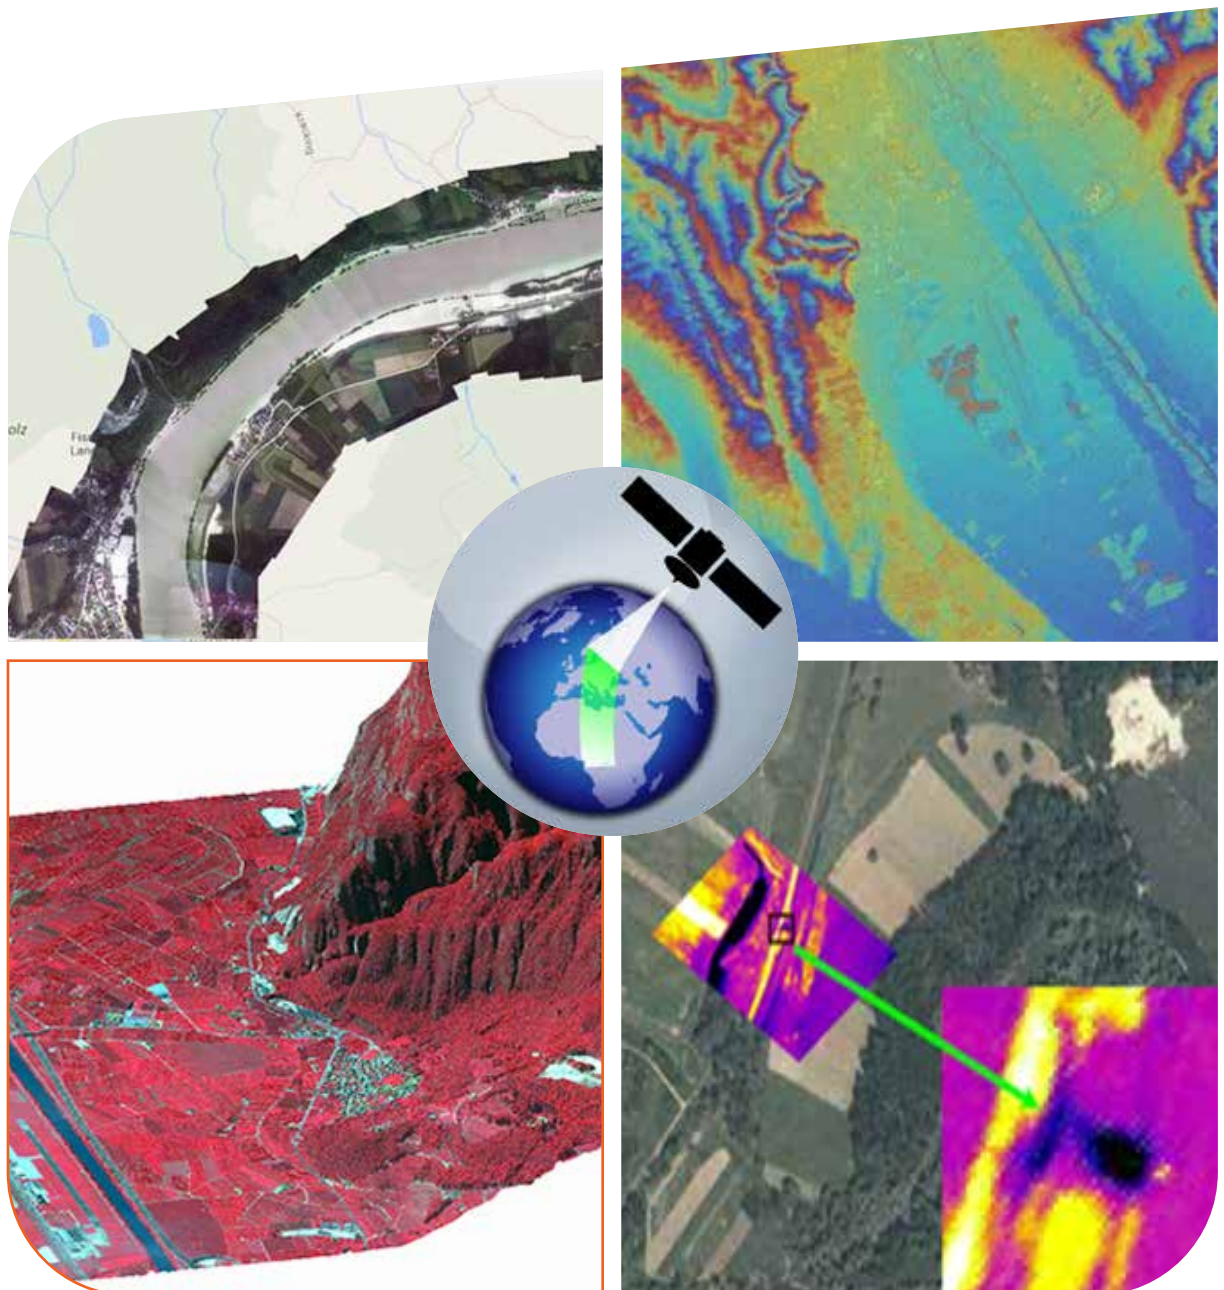

Remote Sensing Software Graz

All-in-one-Solution for all Data Types and Sources

How it works

- Platform independent, running on Windows and Linux
- Modular design & high flexibility
- Interactive menu-driven & batch operating
- Automatic execution via command lines & scripts
- Simple creation of processing lines
- Execution of custom-tailored workflows
- Docker-ready for cloud applications

Application-Specific Toolboxes

- Near-real-time direct ortho rectification
- Aerotriangulation
- True ortho-photo generation and image mosaicking (RGB, NIR, thermal)
- DSM / DTM / nDSM production

- Georeferenced multi-sensor image stacks
- 3D mapping (photogrammetry and radargrammetry)
- Large area small scale DSM / DTM / nDSM generation
- Multi-sensor image matching (optical and SAR)

- Surface mapping
- Landslide monitoring
- Ice/glacier movement
- Persistent scattering methods

- Derivation of forest parameters
- Forest stability
- Forest inventory support
- Carbon assessment in tropical countries for REDD initiatives

LIDAR data

Medium/low resolution optical
Landsat 4-8, Spot 1-6, JERS-OPS, IRS-1C/D, IRS-P5, Aster, Envisat-MERIS, Alos-AVNIR, Alos-PRISM, RapidEye, Sentinel-2

Low/medium resolution SAR
ERS-1/2, JERS-SAR, X-SAR, Envisat-ASAR, Radarsat-1, Alos-PALSAR, Sentinel-1