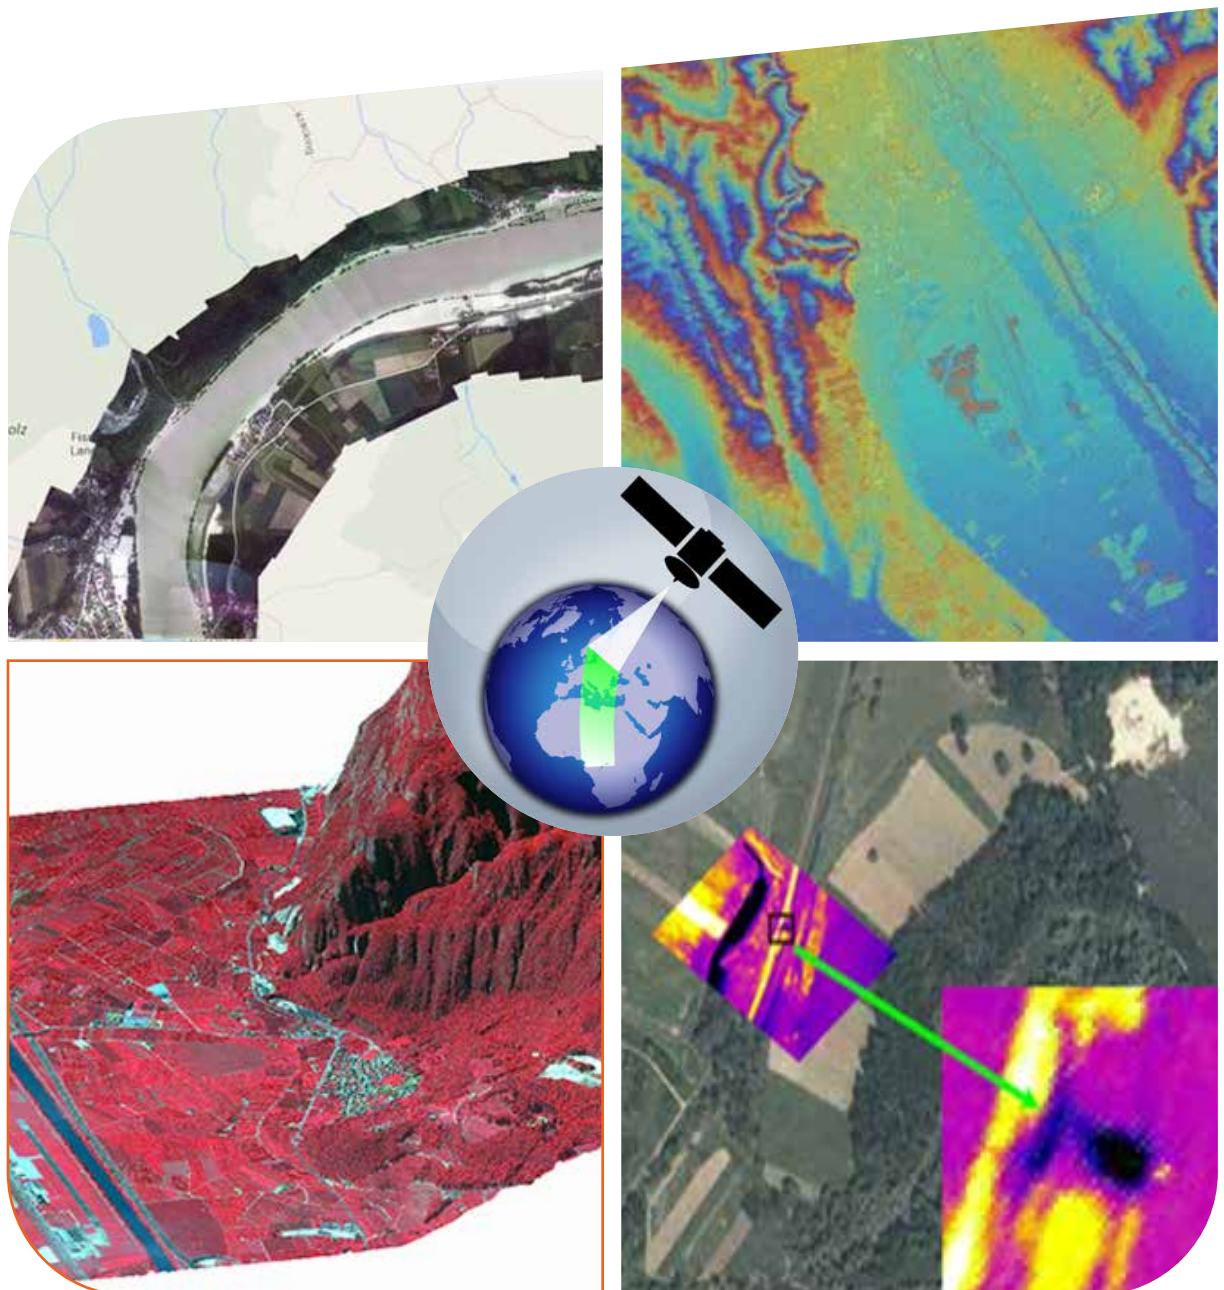

Remote Sensing Software Graz

All-in-one-Solution for all Data Types and Sources

How it works

- Platform independent, running on Windows and Linux
- Modular design & high flexibility
- Interactive menu-driven & batch operating

- Automatic execution via command lines & scripts
- Simple creation of processing lines
- Execution of custom-tailored workflows

Application-specific Toolboxes

RSG-Photo

- Near-real-time direct ortho rectification
- Aerotriangulation
- True ortho-photo generation and image mosaicking (RGB, NIR, thermal)
- DSM / DTM / nDSM production

RSG-Space

- Georeferenced multi-sensor image stacks
- 3D mapping (photogrammetry and radargrammetry)
- Large area small scale DSM / DTM / nDSM generation
- Multi-sensor image matching (optical and SAR)

RSG-InSAR

- Surface mapping
- Landslide monitoring
- Ice/glacier movement
- Persistent scattering methods

IMPACT-LiDAR

- Derivation of forest parameters
- Forest stability
- Forest inventory support
- Carbon assessment in tropical countries for REDD initiatives