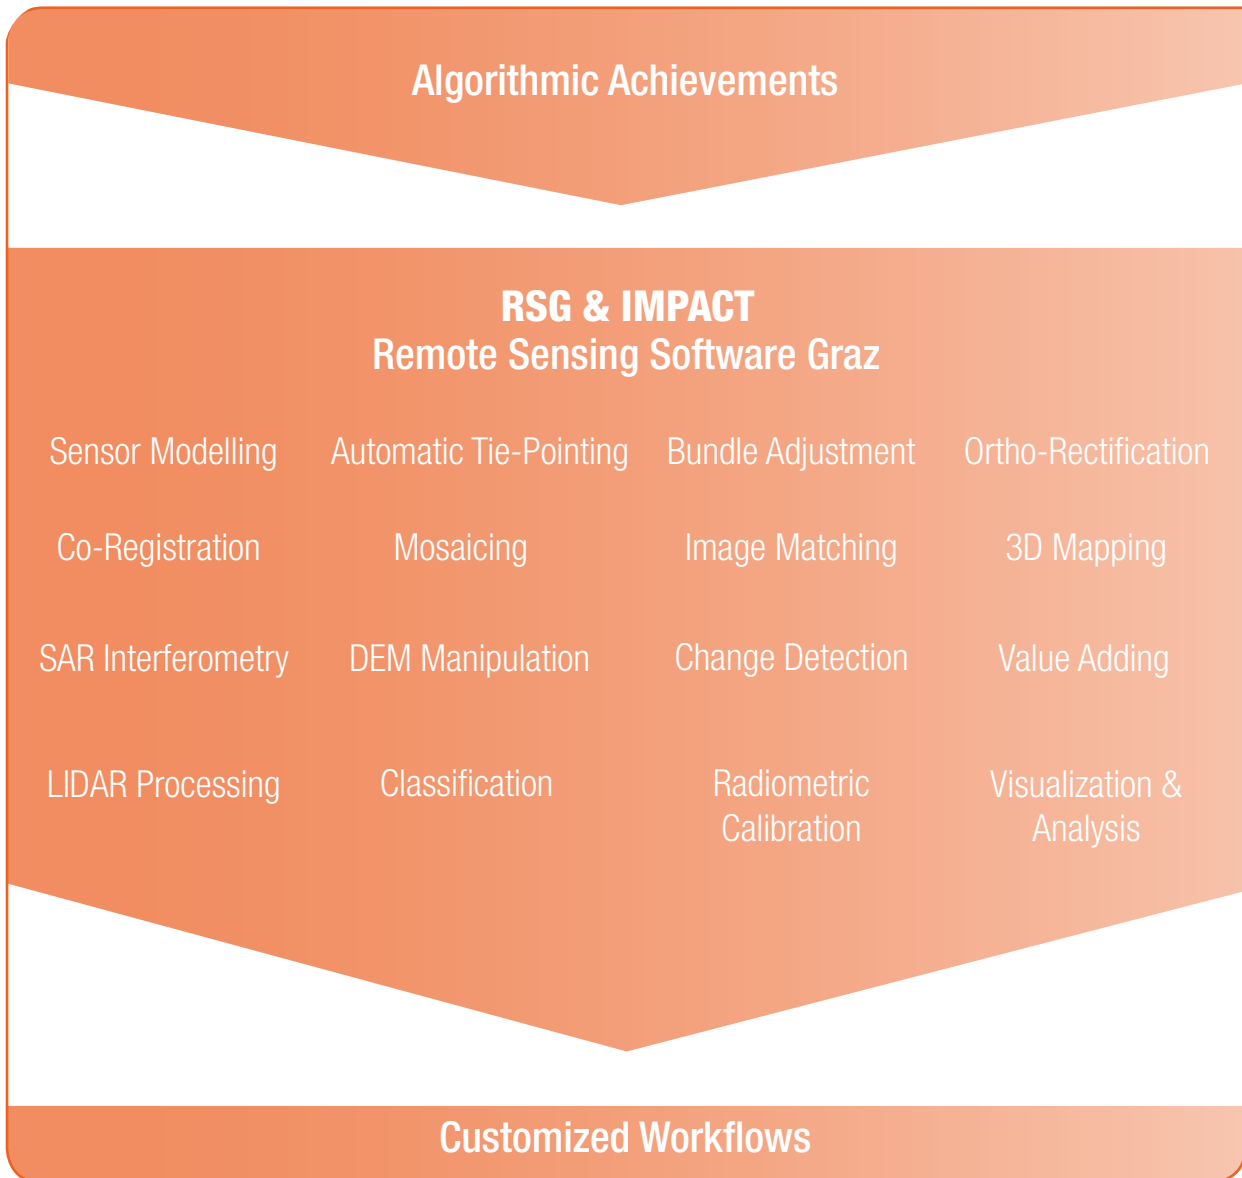

Remote Sensing Software Graz

All-in-one-Solution for all Data Types and Sources

How it works

- Platform independent, running on Windows and Linux
- Modular design & high flexibility
- Interactive menu-driven & batch operating

- Automatic execution via command lines & scripts
- Simple creation of processing lines
- Execution of custom-tailored workflows

Application-specific Toolboxes

RSG-Photo

- Near-real-time direct ortho rectification
- Aerotriangulation
- True ortho-photo generation and image mosaicking (RGB, NIR, thermal)
- DSM / DTM / nDSM production

RSG-Space

- Georeferenced multi-sensor image stacks
- 3D mapping (photogrammetry and radargrammetry)
- Large area small scale DSM / DTM / nDSM generation
- Multi-sensor image matching (optical and SAR)

RSG-InSAR

- Surface mapping
- Landslide monitoring
- Ice/glacier movement
- Persistent scattering methods

IMPACT-LiDAR

- Derivation of forest parameters
- Forest stability
- Forest inventory support
- Carbon assessment in tropical countries for REDD initiatives